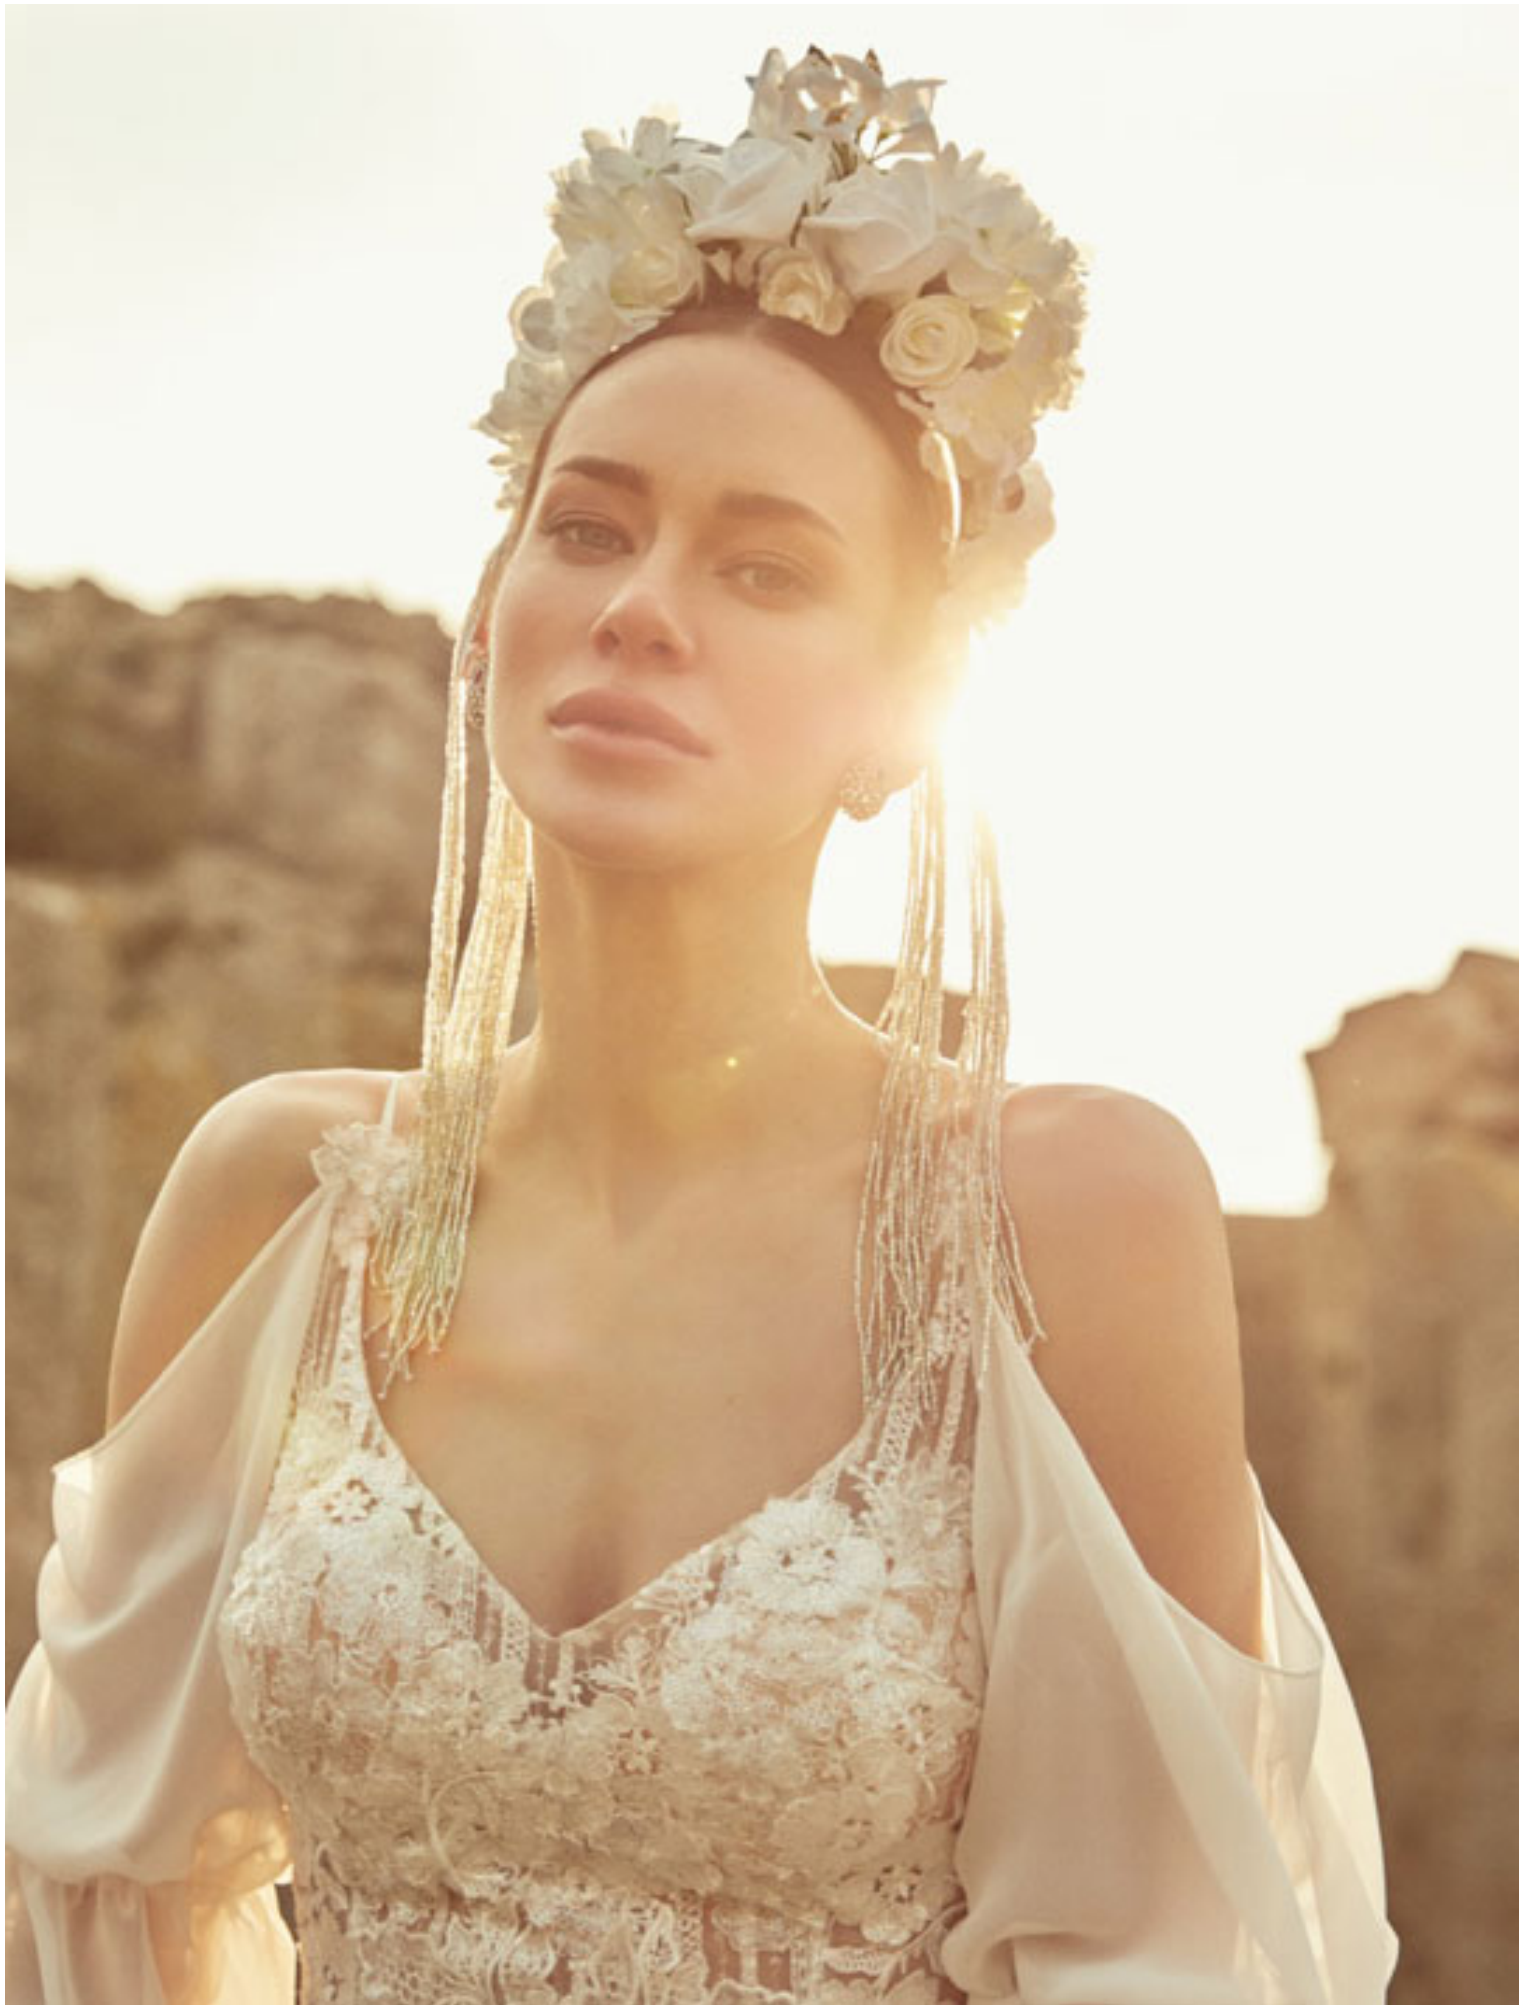

Jelena-Milosavljevic

Boy / 1.78 Göğüs / 90 Bel / 68 Kalça / 100 Ayakkabı / 40 Göz / Mavi Saç / Kahve

STARS CHOOSE TURKISH LEATHER SHOES

The MICAM 3-6 Sept 2016

Turkey
Discover
the potential

T D M I
TÜRKİYE LEATHER COUNCIL
TÜRKİYE LEATHER COUNCIL