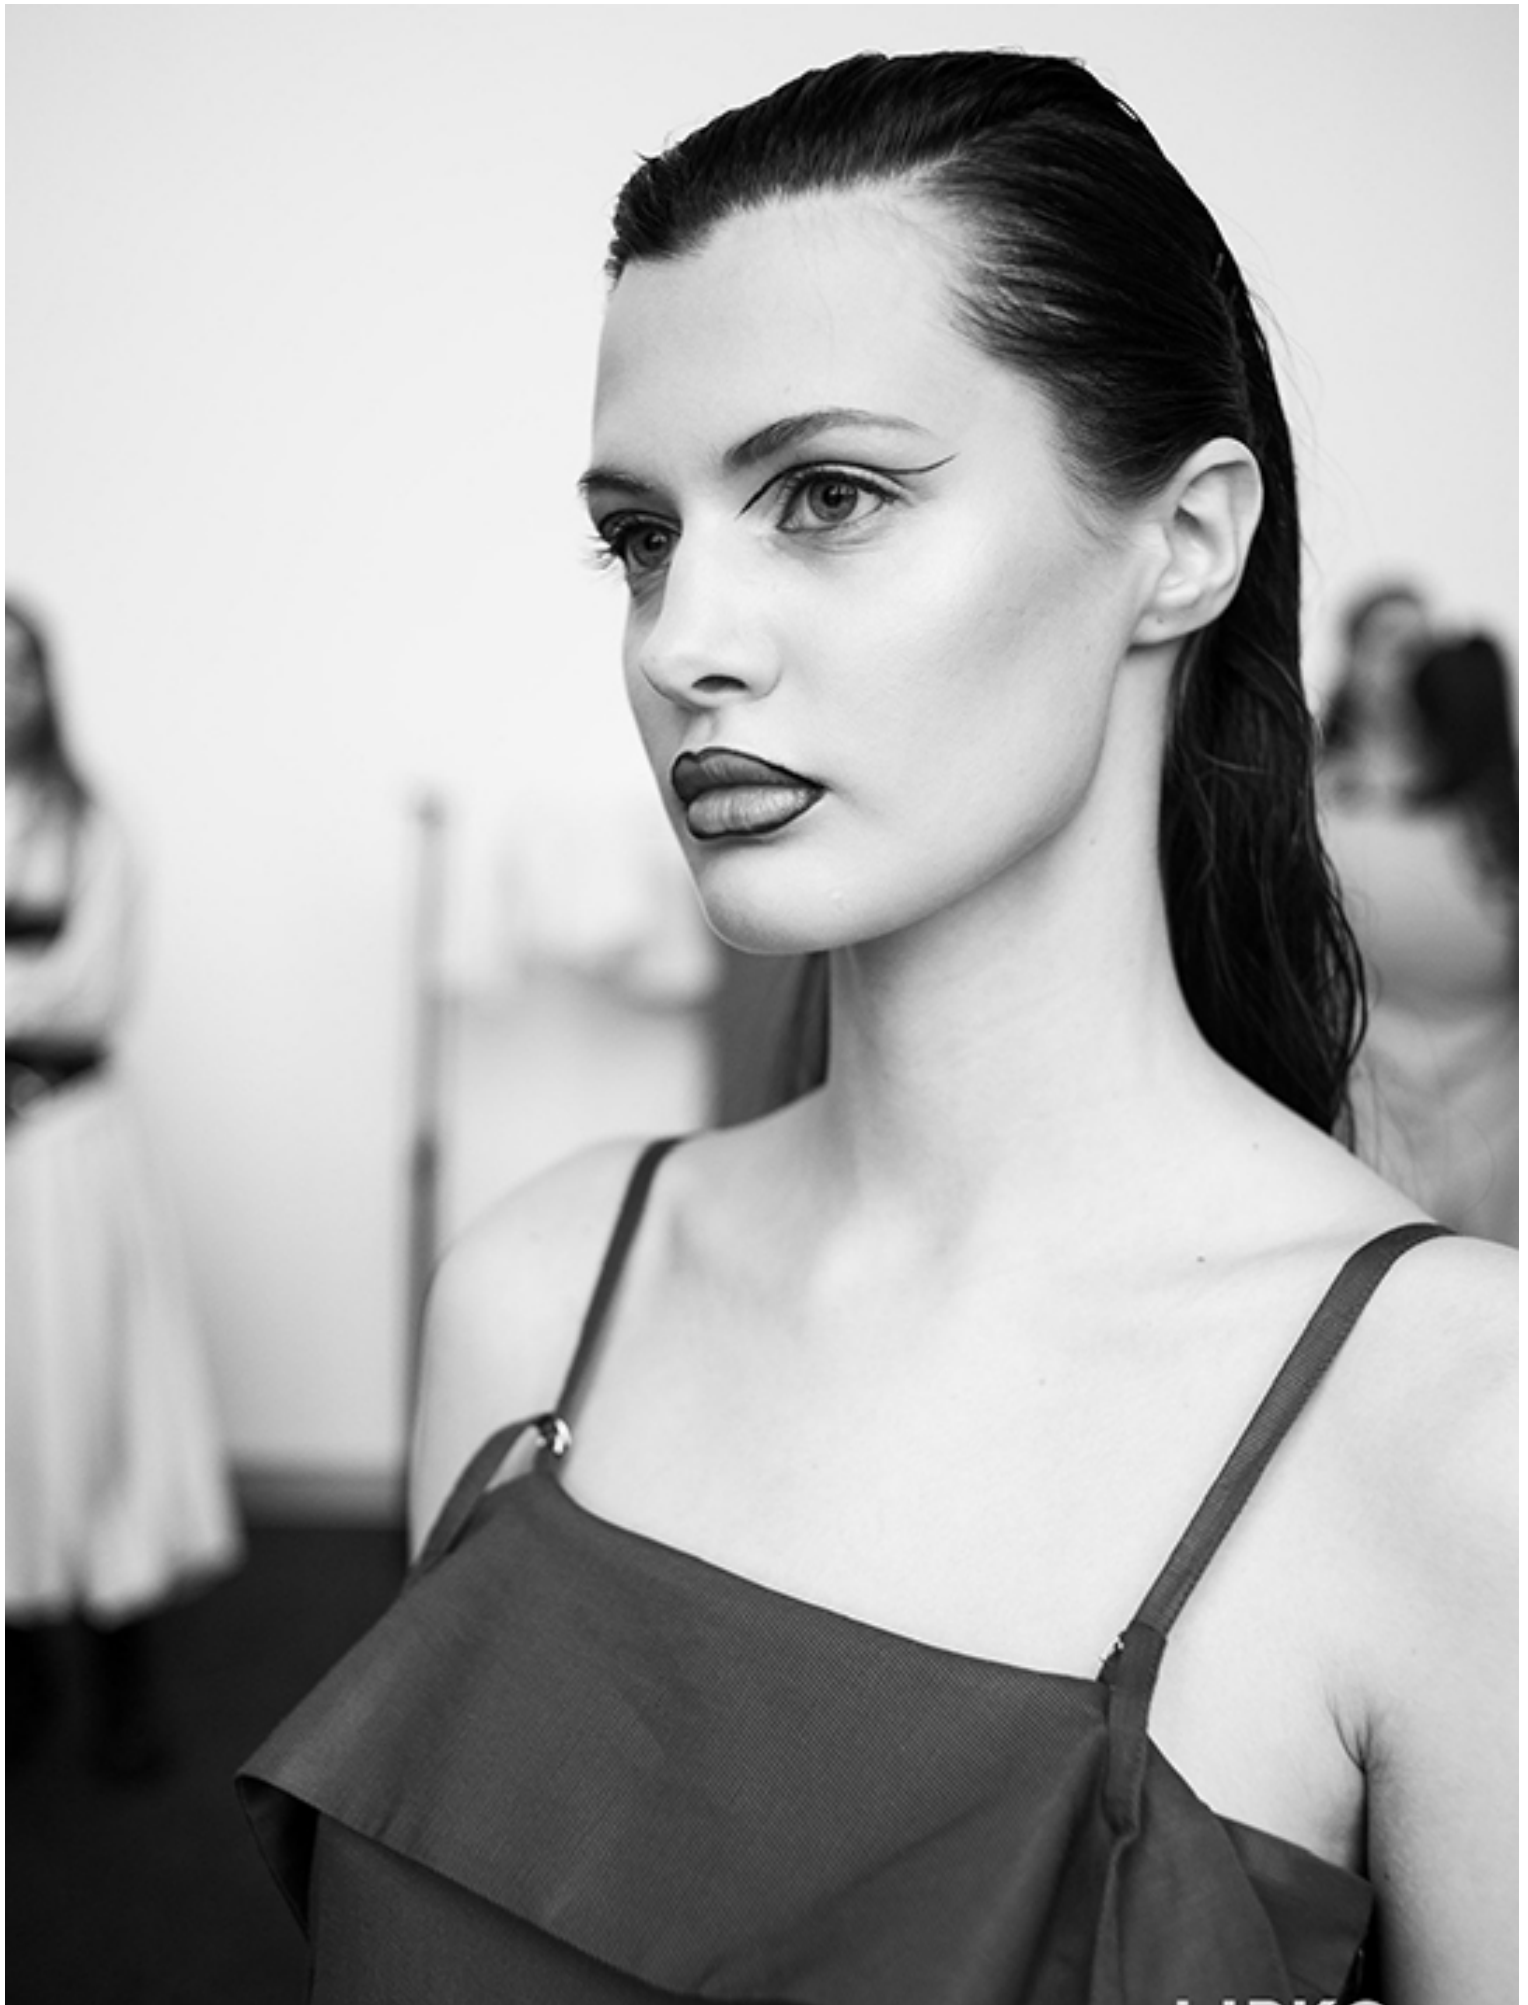

Mariya-Semenukha

Boy / 1.77 Göğüs / 85 Bel / 62 Kalça / 90 Ayakkabı / 40 Göz / Mavi Saç / Kahverengi

LIPKO
photography

LIPKO
photography

LIPKO

LIPKO
photography

LIPKO
photography

LIPKO
photography