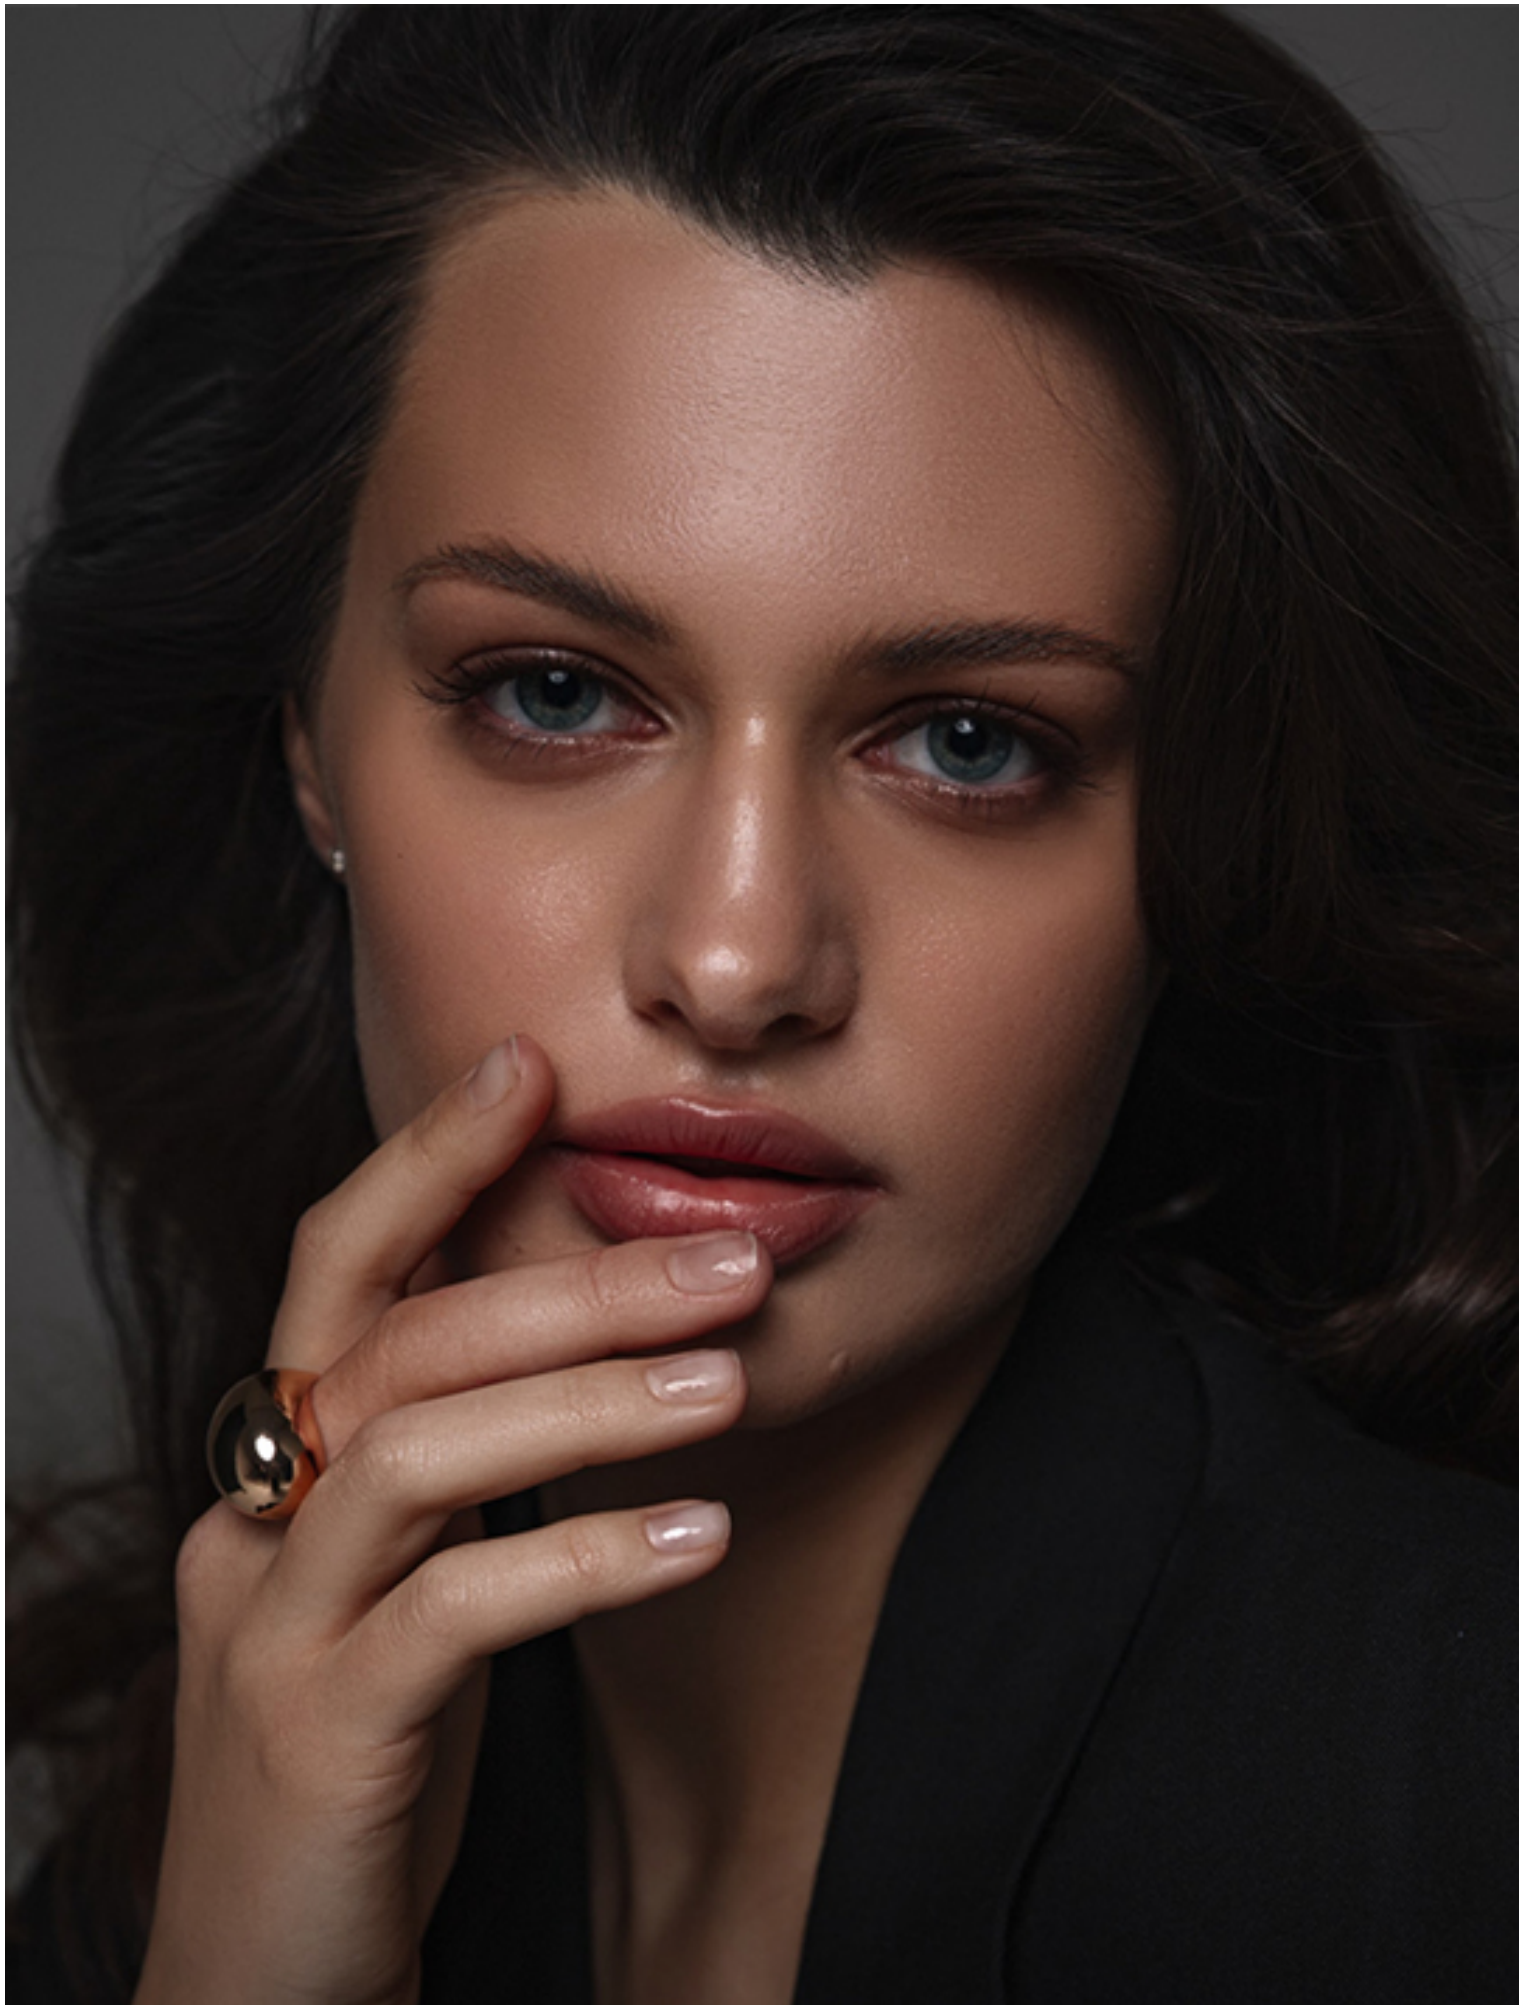

Mariya-Semenukha

Boy / 1.77 Göğüs / 85 Bel / 62 Kalça / 90 Ayakkabı / 40 Göz / Mavi Saç / Kahverengi

LIPKO
photography

LIPKO
photography

LIPKO

LIPKO
photography

LIPKO
photography

LIPKO
photography