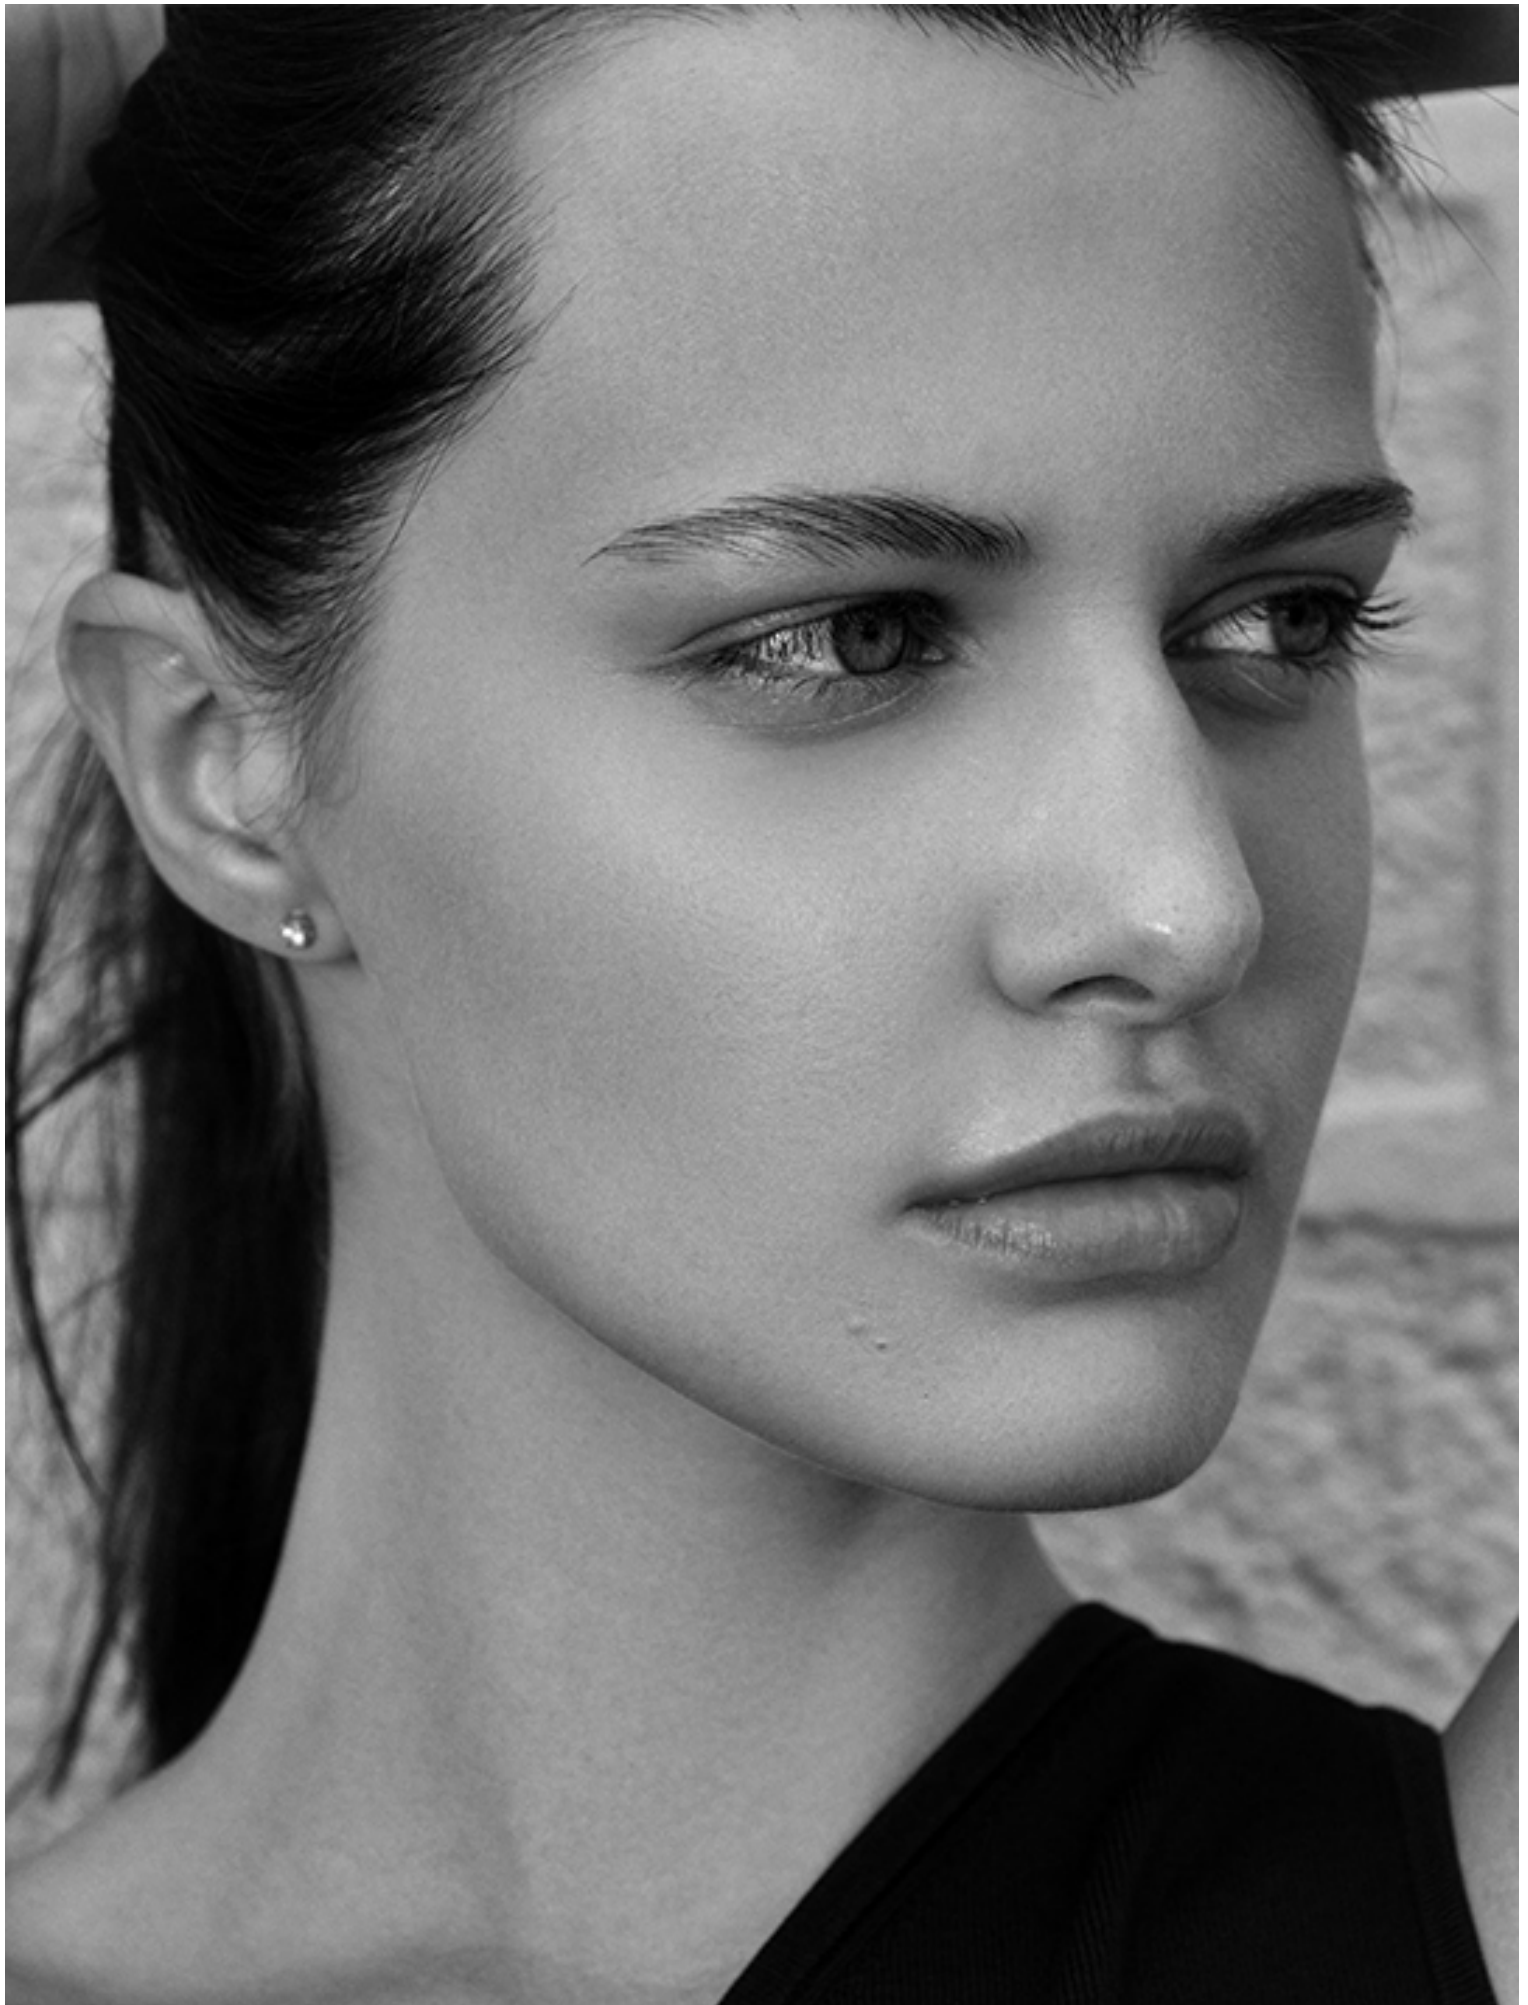

Mariya-Semenukha

Boy / 1.77 Göğüs / 85 Bel / 62 Kalça / 90 Ayakkabı / 40 Göz / Mavi Saç / Kahverengi

LIPKO
photography

LIPKO
photography

LIPKO

LIPKO
photography

LIPKO
photography

LIPKO
photography