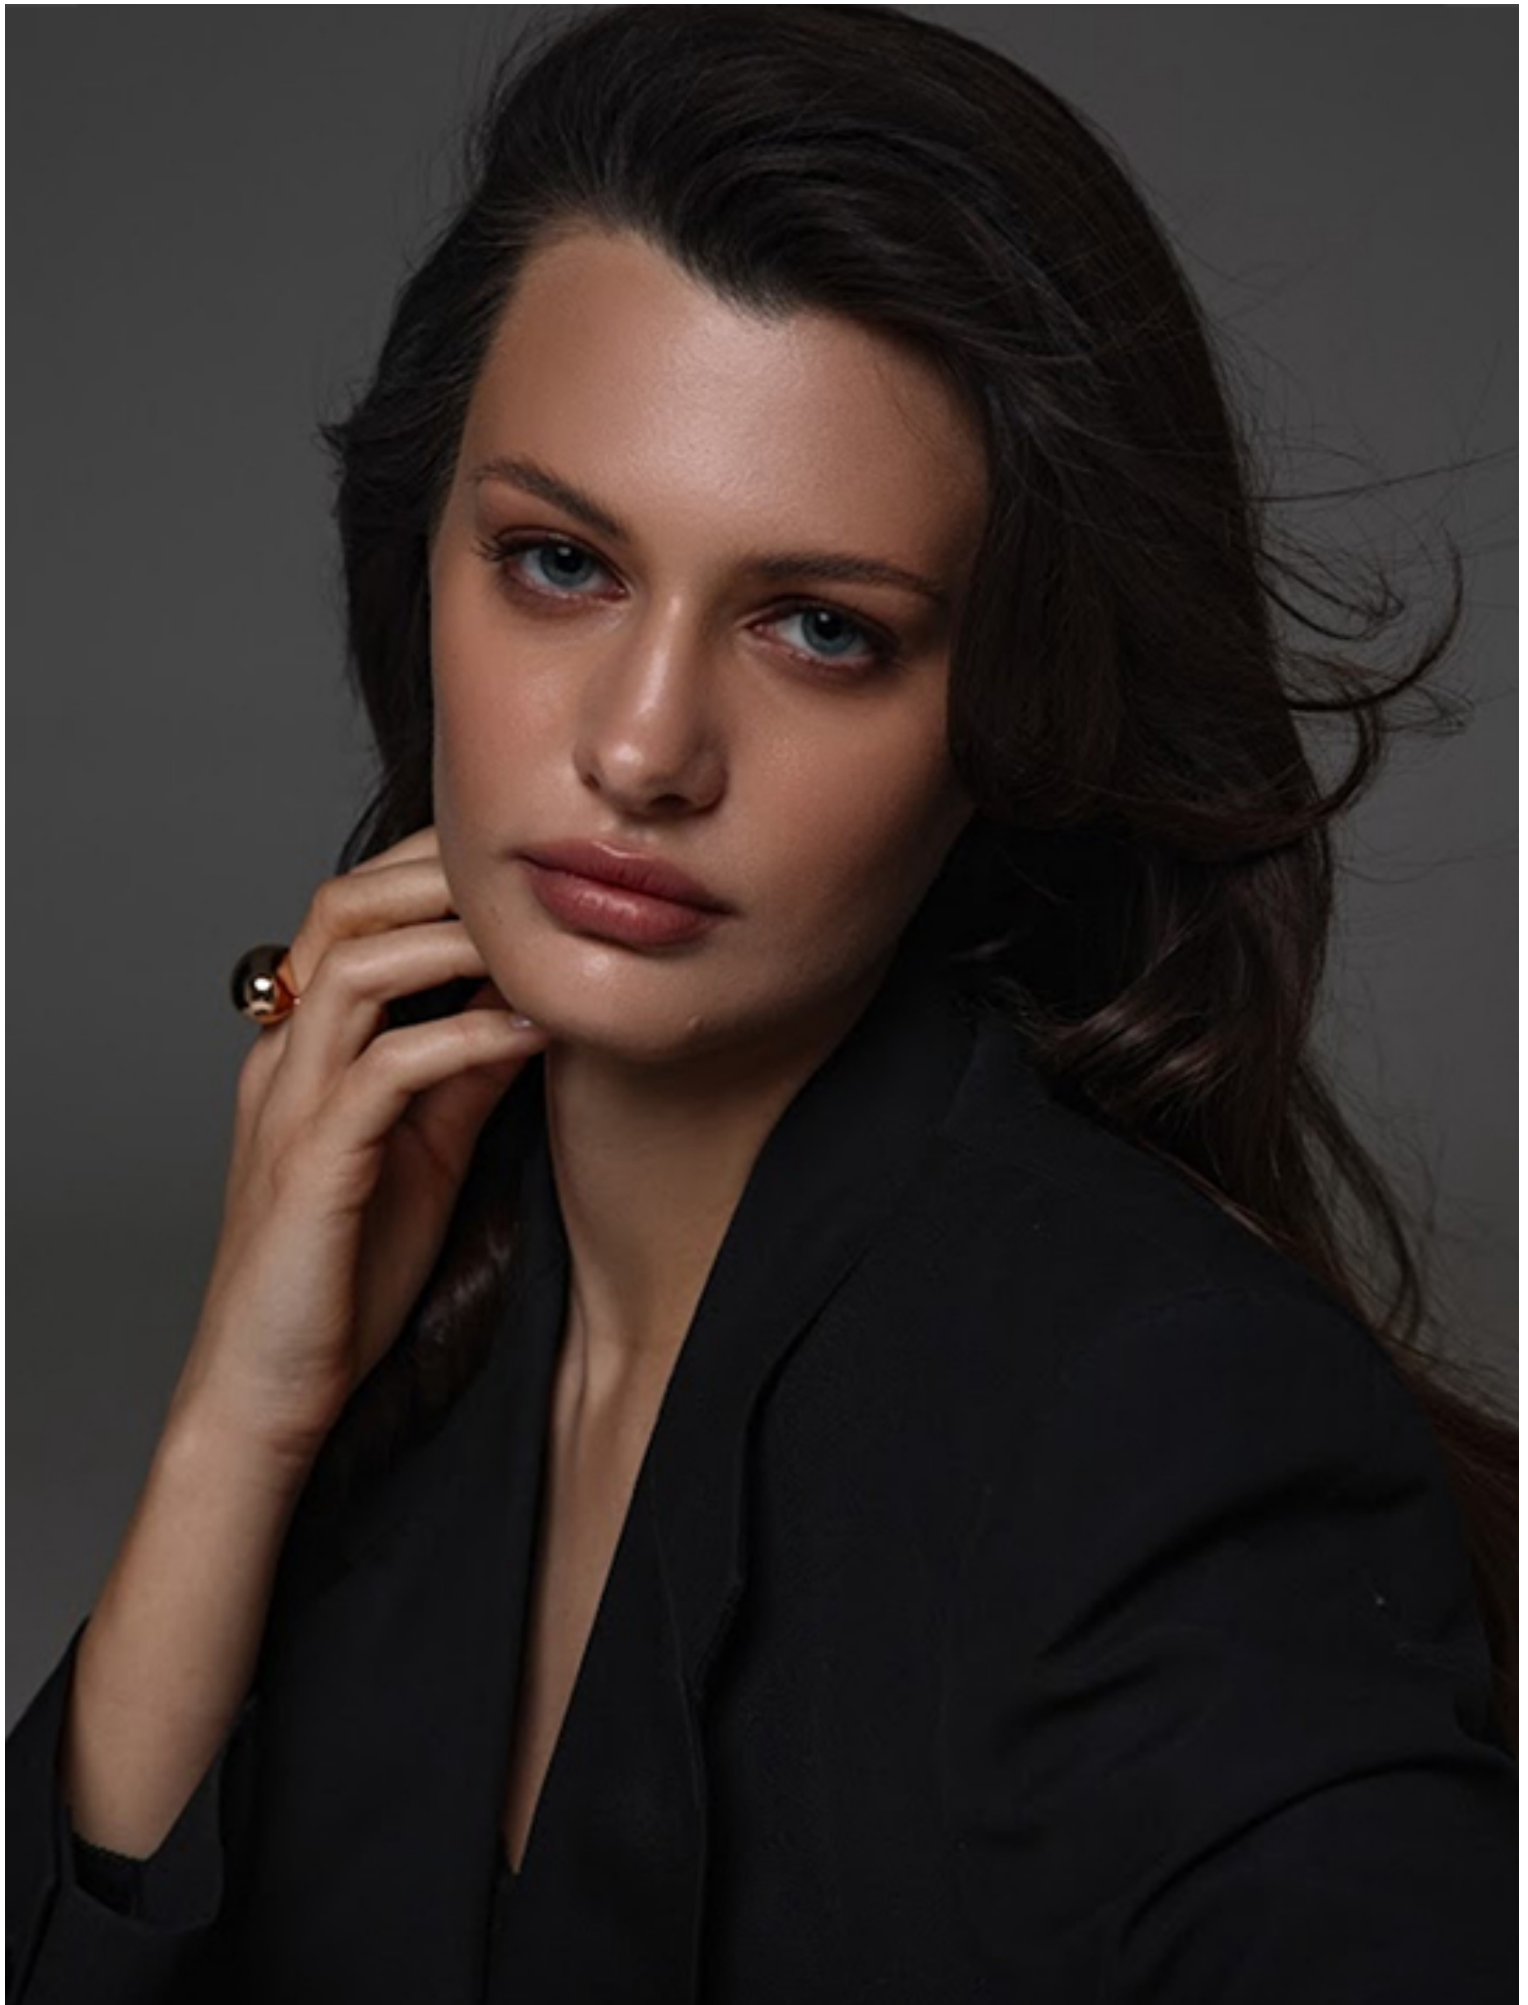

Mariya-Semenukha

Boy / 1.77 Göğüs / 85 Bel / 62 Kalça / 90 Ayakkabı / 40 Göz / Mavi Saç / Kahverengi

LIPKO
photography

LIPKO
photography

LIPKO

LIPKO
photography

LIPKO
photography

LIPKO
photography